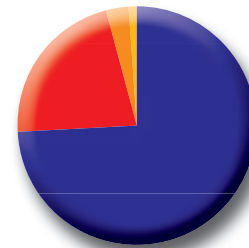

Sources of Funds

- National Parish Collection **75.0%**
- Fund Balance **22.3%**
- Interest Income **2.6%**
- Institutional and Individual Contributions **0.1%**